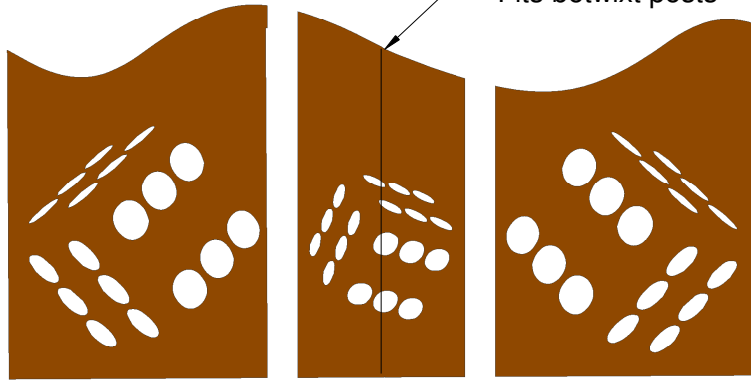

Boys side panel blind

45 Degree bend line
Fits betwixt posts

Center free standing partition

Girls side panel blind

On the Web: RCRFabrication.com
FAX 831-426-8904 221 Encinal St. Santa Cruz CA. 95060

DWG NO.